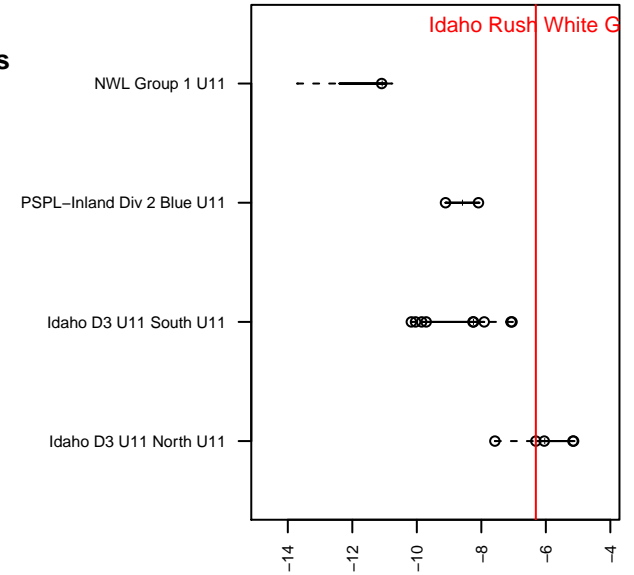

Idaho Rush White G04

Idaho Rush SC
 Boise, ID
 G04 total strength=492
 attack=0.51 defense=0.23
 fall league = Idaho D3 U11 North U11
 spr league = Spr Idaho D3 U11 North U11

alt names used:
 IDAHO RUSH WHITE
 IDAHO RUSH WHITE

Venues played:
 2015 Idaho D3 U11 North U11
 2015 FC Nova Fall Showcase U12G King
 2015 Spr Idaho D3 U11 North U11

Idaho Rush White G04
 Dots are actual minus expected GF (blue circles) and GA (red triangles).
 Blue line is smoothed change in attack strength. Red is smoothed change in defense strength.

**attack and defense variance (black dot)
relative to other teams
and top 10 in region**

**attack and defense rating
relative to others at age
and all opponents in last 13 months**

Performance relative to 13 month average